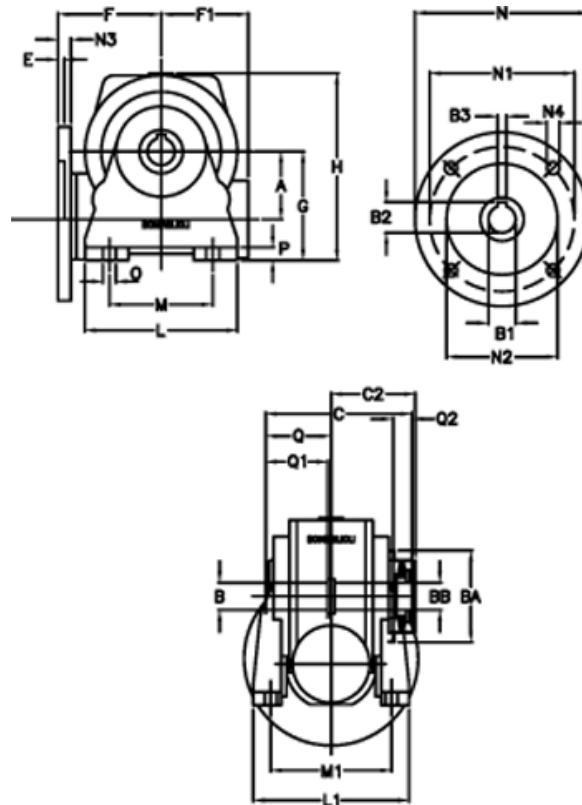

Article number: 390204901072236

Description: Worm Gear with Torque Limiter  
VF 49-L2-N-10 P63B5

## Measures

a = 49.50	C2 = 63,5	L1 = 124	O = 8.5
B = 25	Description = VF 49N-xx-63B5	m = 63	P = 12
B1 E7 = 11	E = 3.0	M1 = 98.5	Q = 51.0
B2 = 12.8	F = 70	N = 140	Q1 = 41
B3 H9 = 4	F1 = 63	N1 = 115	Q2 = 15
BA = 63	g = 82	N2 = 95	
BB H7 = 14	H = 138.0	N3 = 10.5	
C = 105	L = 110	N4 = 9,5	